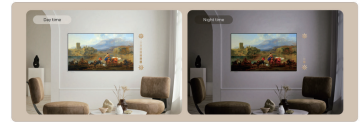

Adaptive Ambient Light

Product Size	Net Weight		Size		Interface		
	with stand	without stand	with stand	without stand	ANTENNA IN/Satellite*	LAN	HDMI
55"	18.	18.	1230.2*29.4*719.3	1230.2*239.7*764.4	USB	DC IN*1	AV IN *1
65"