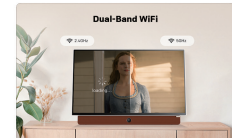

LIFESTYLE INDUSTRIAL DESIGN

Product Size	Size	Interface			
24"	548.5*74.1*366.2mm	● ANTENNA IN AIR/CABLE ○ ANTENNA IN Satellite*	≡ USB ☑ LAN	≡ HDMI ⊗ AV IN	□ OPTICAL ⊞ DC IN

*For European market only