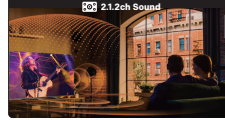

INDUSTRIAL DESIGN

Product Size	55"	65"	75"	86"
Dimensions with stand (mm)	1233*757.4*253.7	1452*889*303	1675*1020*365	1925*1144*380